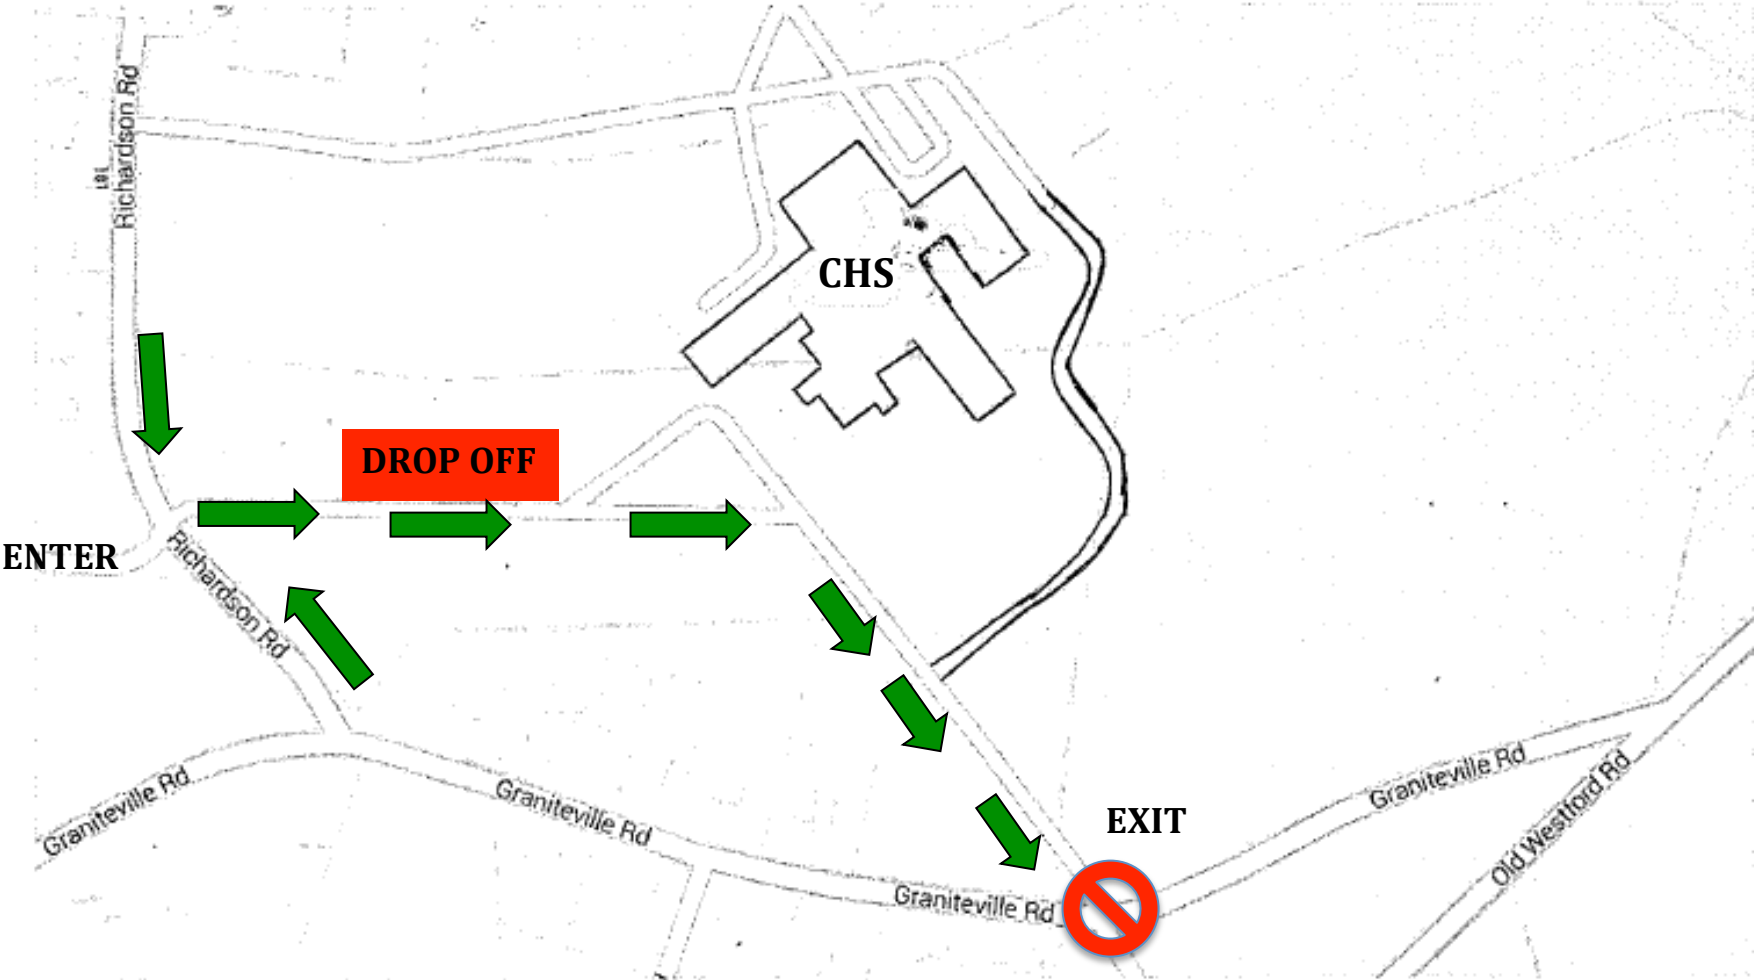

**MORNING DROP OFF + TRAFFIC ROUTE FOR CHELMSFORD HIGH SCHOOL
200 RICHARDSON ROAD, NORTH CHELMSFORD**

Richardson Road

5
7
10
17
18
19
23
29
27

Main Entry/Door 44

Back Door

Driveway