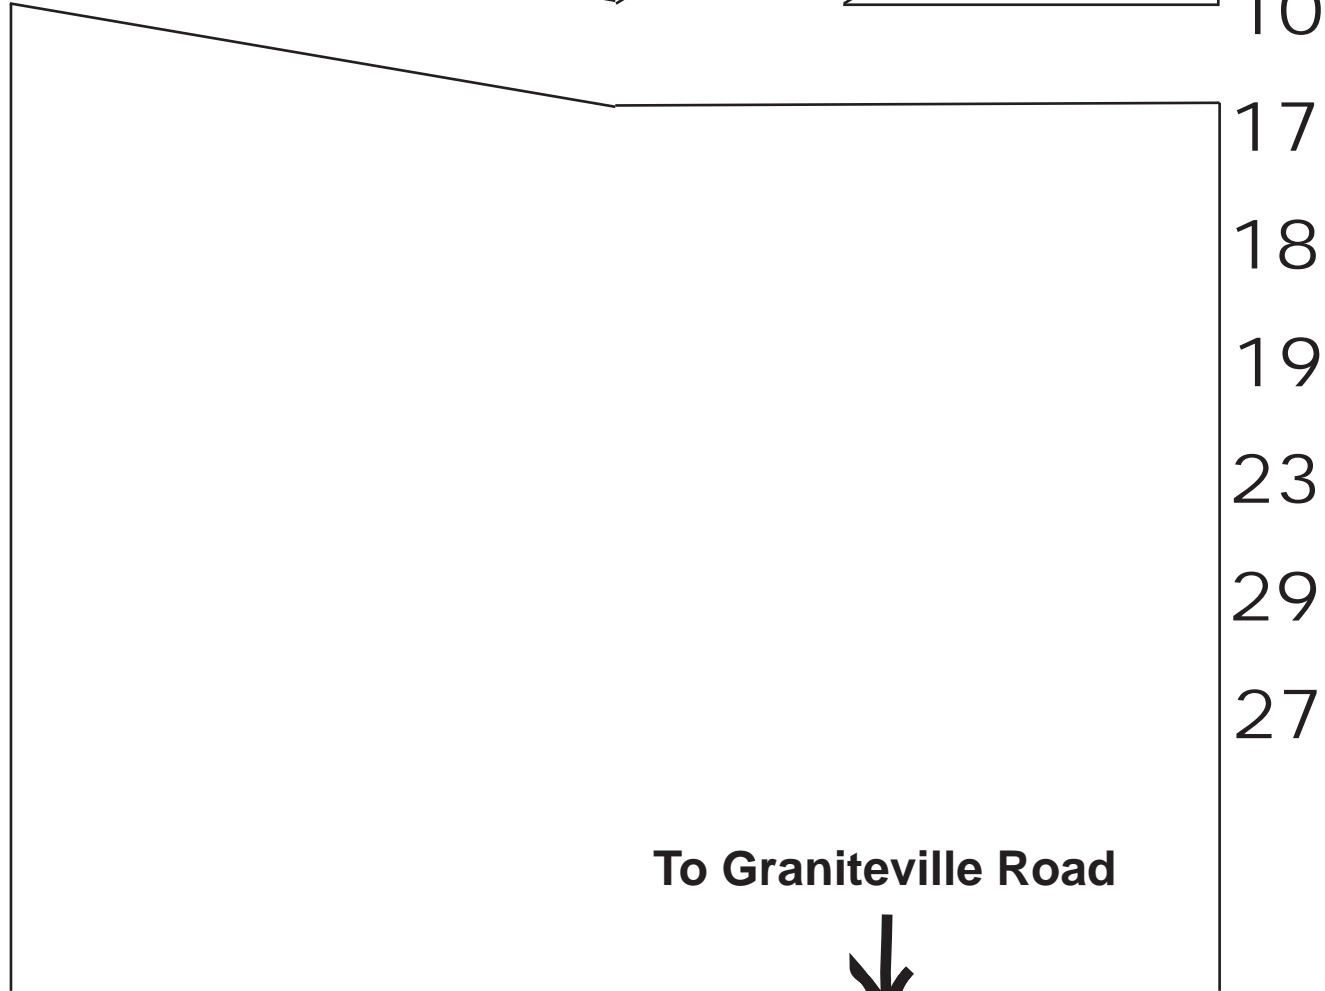

**MORNING DROP OFF + TRAFFIC ROUTE FOR CHELMSFORD HIGH SCHOOL
200 RICHARDSON ROAD, NORTH CHELMSFORD**

Richardson Road

5
7
10
17
18
19
23
29
27

Main Entry/Door 44

Back Door

Driveway